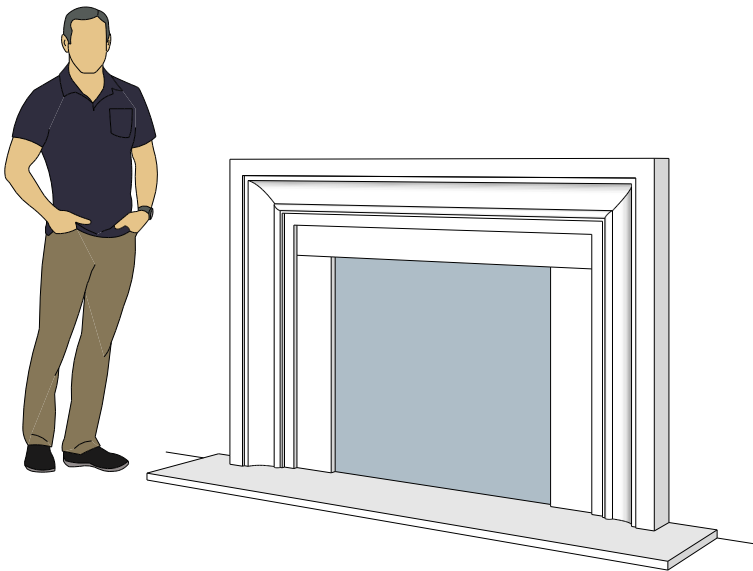

# Picture Frame Series

**4112.8**

**4114.10**

**4124.10**

For reference:  
 Hearth: 1" Thick 80"W x 16"D  
 Fireplace: 35 1/2"W x 32 1/2"H  
 Mantel opening: 48"W x 36"H

# Picture Frame Series

**4113.6**

**4113.8**

**4113.10**

For reference:  
 Hearth: 1" Thick 80"W x 16"D  
 Fireplace: 35 1/2"W x 32 1/2"H  
 Mantel opening: 48"W x 36"H

# Picture Frame Series

4115.7

4115.11

4119.10

For reference:  
Hearth: 1" Thick 80"W x 16"D  
Fireplace: 35 1/2"W x 32 1/2"H  
Mantel opening: 48"W x 36"H

# Picture Frame Series

**4116.8**

**4116.11**

**4116.14**

For reference:  
Hearth: 1" Thick 80"W x 16"D  
Fireplace: 35 1/2"W x 32 1/2"H  
Mantel opening: 48"W x 36"H