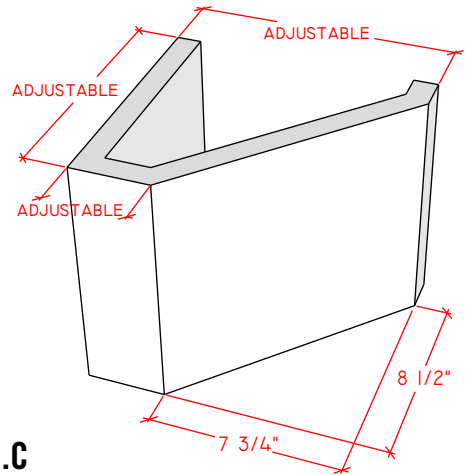

# Picture Frame Series

**4125.8**

**4125.15**

**4130.8**

For reference:  
Hearth: 1" Thick 80"W x 16"D  
Fireplace: 35 1/2"W x 32 1/2"H  
Mantel opening: 48"W x 36"H

# Picture Frame Series

**4131.11**

**4127.6**

**4127.9**

For reference:  
 Hearth: 1" Thick 80"W x 16"D  
 Fireplace: 35 1/2"W x 32 1/2"H  
 Mantel opening: 48"W x 36"H

# Picture Frame Series

**4140.C**

**4141.C**

**4142.C**

For reference:  
 Hearth: 1" Thick 80"W x 16"D  
 Fireplace: 35 1/2"W x 32 1/2"H  
 Mantel opening: 48"W x 36"H  
 Profile: 11"

# Picture Frame Series

For reference:  
 Hearth: 1" Thick 80"W x 16"D  
 Fireplace: 35 1/2"W x 32 1/2"H  
 Mantel opening: 48"W x 36"H