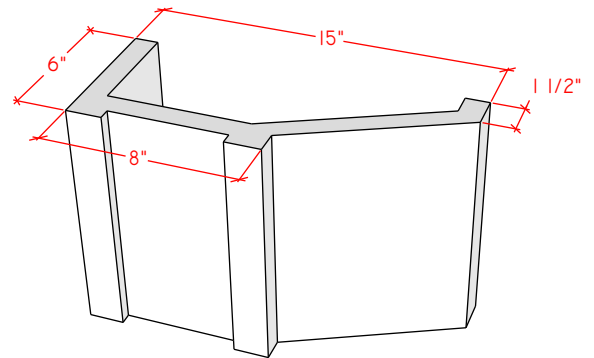

# Picture Frame Series

**4116.8**

**4116.11**

**4116.14**

For reference:  
Hearth: 1" Thick 80"W x 16"D  
Fireplace: 35 1/2"W x 32 1/2"H  
Mantel opening: 48"W x 36"H

# Picture Frame Series

**4122.16**

**4123.10**

**4121.12**

For reference:  
 Hearth: 1" Thick 80"W x 16"D  
 Fireplace: 35 1/2"W x 32 1/2"H  
 Mantel opening: 48"W x 36"H

# Picture Frame Series

**4125.8**

**4125.15**

**4130.8**

For reference:  
Hearth: 1" Thick 80"W x 16"D  
Fireplace: 35 1/2"W x 32 1/2"H  
Mantel opening: 48"W x 36"H

# Picture Frame Series

**4131.11**

**4127.6**

**4127.9**

For reference:  
 Hearth: 1" Thick 80"W x 16"D  
 Fireplace: 35 1/2"W x 32 1/2"H  
 Mantel opening: 48"W x 36"H