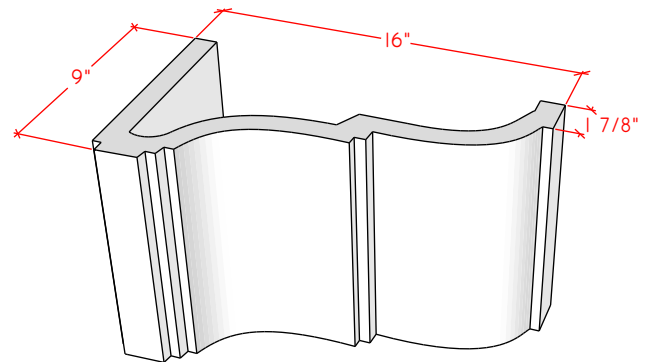

# Picture Frame Series

4115.7

4115.11

4119.10

For reference:  
Hearth: 1" Thick 80"W x 16"D  
Fireplace: 35 1/2"W x 32 1/2"H  
Mantel opening: 48"W x 36"H

# Picture Frame Series

**4116.8**

**4116.11**

**4116.14**

For reference:  
Hearth: 1" Thick 80"W x 16"D  
Fireplace: 35 1/2"W x 32 1/2"H  
Mantel opening: 48"W x 36"H

# Picture Frame Series

**4122.16**

**4123.10**

**4121.12**

For reference:  
 Hearth: 1" Thick 80"W x 16"D  
 Fireplace: 35 1/2"W x 32 1/2"H  
 Mantel opening: 48"W x 36"H

# Picture Frame Series

**4125.8**

**4125.15**

**4130.8**

For reference:  
Hearth: 1" Thick 80"W x 16"D  
Fireplace: 35 1/2"W x 32 1/2"H  
Mantel opening: 48"W x 36"H