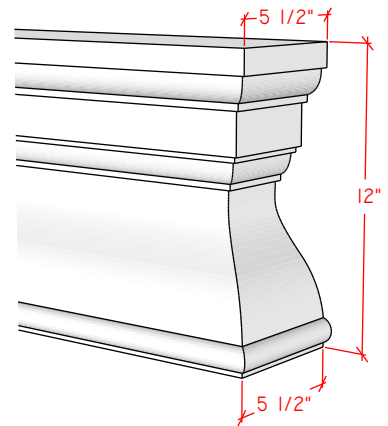

# Picture Frame Series

**4131.11**

**4127.6**

**4127.9**

For reference:  
 Hearth: 1" Thick 80"W x 16"D  
 Fireplace: 35 1/2"W x 32 1/2"H  
 Mantel opening: 48"W x 36"H

# Picture Frame Series

**4140.C**

**4141.C**

**4142.C**

For reference:  
 Hearth: 1" Thick 80"W x 16"D  
 Fireplace: 35 1/2"W x 32 1/2"H  
 Mantel opening: 48"W x 36"H  
 Profile: 11"

# Picture Frame Series

For reference:  
 Hearth: 1" Thick 80"W x 16"D  
 Fireplace: 35 1/2"W x 32 1/2"H  
 Mantel opening: 48"W x 36"H

## Shelves

S9

S12

For reference:  
Hearth: 1" Thick 80"W x 16"D  
Fireplace: 35 1/2"W x 32 1/2"H  
Mantel opening: 48"W x 36"H