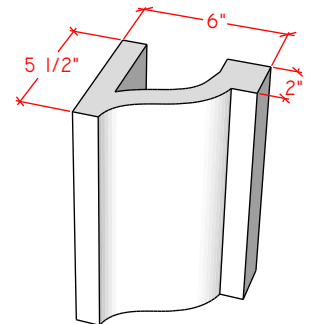

# Picture Frame Series

**4122.16**

**4123.10**

**4121.12**

For reference:  
 Hearth: 1" Thick 80"W x 16"D  
 Fireplace: 35 1/2"W x 32 1/2"H  
 Mantel opening: 48"W x 36"H

# Picture Frame Series

**4125.8**

**4125.15**

**4130.8**

For reference:  
Hearth: 1" Thick 80"W x 16"D  
Fireplace: 35 1/2"W x 32 1/2"H  
Mantel opening: 48"W x 36"H

# Picture Frame Series

**4131.11**

**4127.6**

**4127.9**

For reference:  
 Hearth: 1" Thick 80"W x 16"D  
 Fireplace: 35 1/2"W x 32 1/2"H  
 Mantel opening: 48"W x 36"H

# Picture Frame Series

**4140.C**

**4141.C**

**4142.C**

For reference:  
 Hearth: 1" Thick 80"W x 16"D  
 Fireplace: 35 1/2"W x 32 1/2"H  
 Mantel opening: 48"W x 36"H  
 Profile: 11"