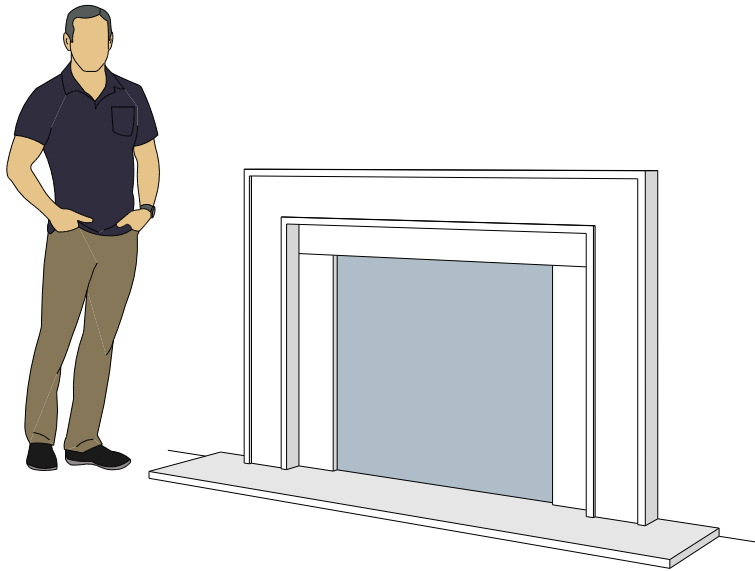

# Picture Frame Series

**4116.8**

**4116.11**

**4116.14**

For reference:  
Hearth: 1" Thick 80"W x 16"D  
Fireplace: 35 1/2"W x 32 1/2"H  
Mantel opening: 48"W x 36"H

# Picture Frame Series

**4122.16**

**4123.10**

**4121.12**

For reference:  
 Hearth: 1" Thick 80"W x 16"D  
 Fireplace: 35 1/2"W x 32 1/2"H  
 Mantel opening: 48"W x 36"H

# Picture Frame Series

**4125.8**

**4125.15**

**4130.8**

For reference:  
Hearth: 1" Thick 80"W x 16"D  
Fireplace: 35 1/2"W x 32 1/2"H  
Mantel opening: 48"W x 36"H