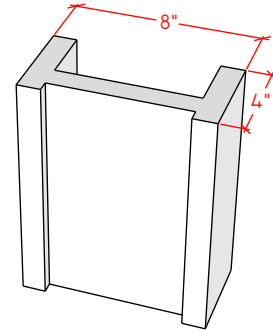

# Picture Frame Series

**4116.8**

**4116.11**

**4116.14**

For reference:  
Hearth: 1" Thick 80"W x 16"D  
Fireplace: 35 1/2"W x 32 1/2"H  
Mantel opening: 48"W x 36"H

# Picture Frame Series

**4122.16**

**4123.10**

**4121.12**

For reference:  
 Hearth: 1" Thick 80"W x 16"D  
 Fireplace: 35 1/2"W x 32 1/2"H  
 Mantel opening: 48"W x 36"H

# Picture Frame Series

**4125.8**

**4125.15**

**4130.8**

For reference:  
Hearth: 1" Thick 80"W x 16"D  
Fireplace: 35 1/2"W x 32 1/2"H  
Mantel opening: 48"W x 36"H

# Picture Frame Series

**4131.11**

**4127.6**

**4127.9**

For reference:  
 Hearth: 1" Thick 80"W x 16"D  
 Fireplace: 35 1/2"W x 32 1/2"H  
 Mantel opening: 48"W x 36"H