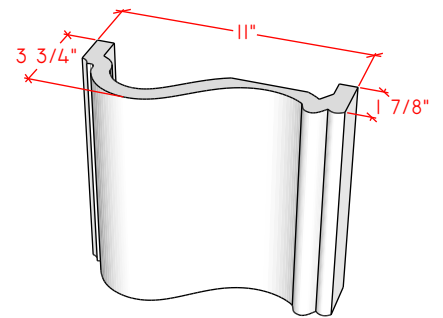

# Picture Frame Series

**4112.8**

**4114.10**

**4124.10**

For reference:  
 Hearth: 1" Thick 80"W x 16"D  
 Fireplace: 35 1/2"W x 32 1/2"H  
 Mantel opening: 48"W x 36"H

# Picture Frame Series

**4113.6**

**4113.8**

**4113.10**

For reference:  
 Hearth: 1" Thick 80"W x 16"D  
 Fireplace: 35 1/2"W x 32 1/2"H  
 Mantel opening: 48"W x 36"H

# Picture Frame Series

4115.7

4115.11

4119.10

For reference:  
Hearth: 1" Thick 80"W x 16"D  
Fireplace: 35 1/2"W x 32 1/2"H  
Mantel opening: 48"W x 36"H

# Picture Frame Series

**4116.8**

**4116.11**

**4116.14**

For reference:  
Hearth: 1" Thick 80"W x 16"D  
Fireplace: 35 1/2"W x 32 1/2"H  
Mantel opening: 48"W x 36"H