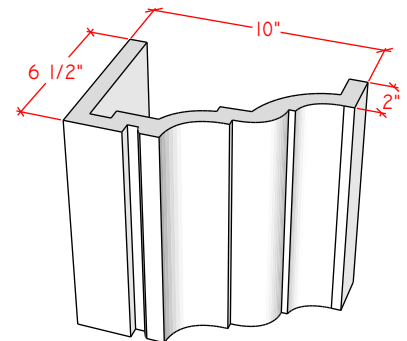

# Picture Frame Series

**4112.8**

**4114.10**

**4124.10**

For reference:  
 Hearth: 1" Thick 80"W x 16"D  
 Fireplace: 35 1/2"W x 32 1/2"H  
 Mantel opening: 48"W x 36"H

# Picture Frame Series

**4113.6**

**4113.8**

**4113.10**

For reference:  
 Hearth: 1" Thick 80"W x 16"D  
 Fireplace: 35 1/2"W x 32 1/2"H  
 Mantel opening: 48"W x 36"H

# Picture Frame Series

4115.7

4115.11

4119.10

For reference:  
Hearth: 1" Thick 80"W x 16"D  
Fireplace: 35 1/2"W x 32 1/2"H  
Mantel opening: 48"W x 36"H

# Picture Frame Series

**4116.8**

**4116.11**

**4116.14**

For reference:  
Hearth: 1" Thick 80"W x 16"D  
Fireplace: 35 1/2"W x 32 1/2"H  
Mantel opening: 48"W x 36"H