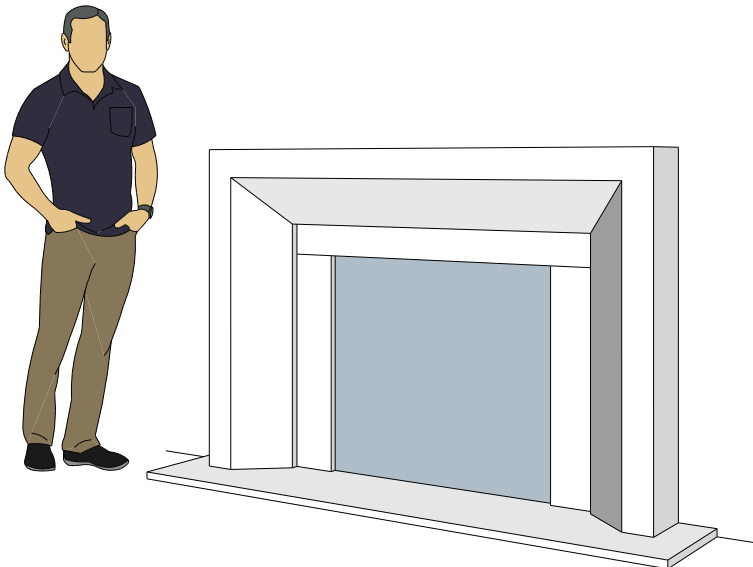

# Picture Frame Series

**4131.11**

**4127.6**

**4127.9**

For reference:  
 Hearth: 1" Thick 80"W x 16"D  
 Fireplace: 35 1/2"W x 32 1/2"H  
 Mantel opening: 48"W x 36"H

# Picture Frame Series

**4140.C**

**4141.C**

**4142.C**

For reference:  
 Hearth: 1" Thick 80"W x 16"D  
 Fireplace: 35 1/2"W x 32 1/2"H  
 Mantel opening: 48"W x 36"H  
 Profile: 11"

# Picture Frame Series

For reference:  
 Hearth: 1" Thick 80"W x 16"D  
 Fireplace: 35 1/2"W x 32 1/2"H  
 Mantel opening: 48"W x 36"H