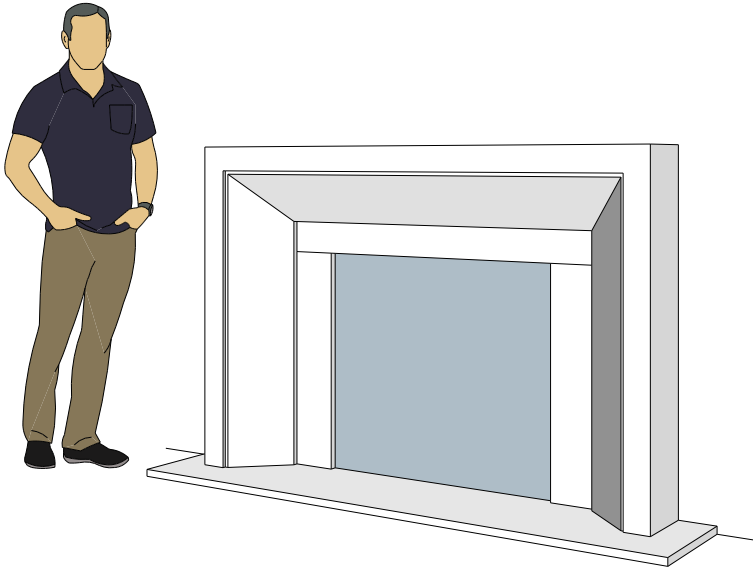

# Picture Frame Series

**4125.8**

**4125.15**

**4130.8**

For reference:  
Hearth: 1" Thick 80"W x 16"D  
Fireplace: 35 1/2"W x 32 1/2"H  
Mantel opening: 48"W x 36"H

# Picture Frame Series

**4131.11**

**4127.6**

**4127.9**

For reference:  
 Hearth: 1" Thick 80"W x 16"D  
 Fireplace: 35 1/2"W x 32 1/2"H  
 Mantel opening: 48"W x 36"H

# Picture Frame Series

**4140.C**

**4141.C**

**4142.C**

For reference:  
 Hearth: 1" Thick 80"W x 16"D  
 Fireplace: 35 1/2"W x 32 1/2"H  
 Mantel opening: 48"W x 36"H  
 Profile: 11"

# Picture Frame Series

For reference:  
 Hearth: 1" Thick 80"W x 16"D  
 Fireplace: 35 1/2"W x 32 1/2"H  
 Mantel opening: 48"W x 36"H