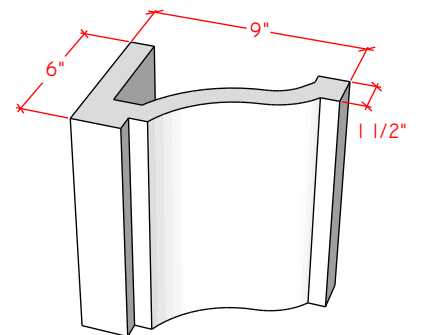

# Picture Frame Series

**4122.16**

**4123.10**

**4121.12**

For reference:  
 Hearth: 1" Thick 80"W x 16"D  
 Fireplace: 35 1/2"W x 32 1/2"H  
 Mantel opening: 48"W x 36"H

# Picture Frame Series

**4125.8**

**4125.15**

**4130.8**

For reference:  
Hearth: 1" Thick 80"W x 16"D  
Fireplace: 35 1/2"W x 32 1/2"H  
Mantel opening: 48"W x 36"H

# Picture Frame Series

**4131.11**

**4127.6**

**4127.9**

For reference:  
 Hearth: 1" Thick 80"W x 16"D  
 Fireplace: 35 1/2"W x 32 1/2"H  
 Mantel opening: 48"W x 36"H

# Picture Frame Series

**4140.C**

**4141.C**

**4142.C**

For reference:  
 Hearth: 1" Thick 80"W x 16"D  
 Fireplace: 35 1/2"W x 32 1/2"H  
 Mantel opening: 48"W x 36"H  
 Profile: 11"