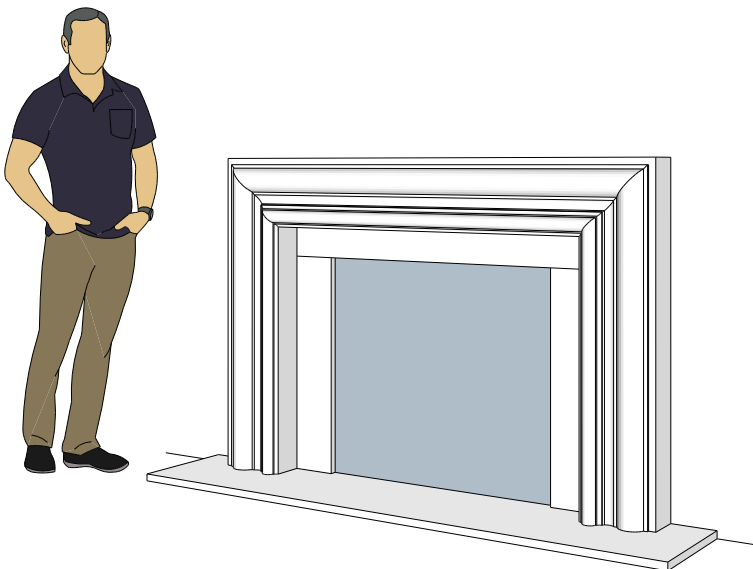

# Picture Frame Series

**4112.8**

**4114.10**

**4124.10**

For reference:  
 Hearth: 1" Thick 80"W x 16"D  
 Fireplace: 35 1/2"W x 32 1/2"H  
 Mantel opening: 48"W x 36"H

# Picture Frame Series

**4113.6**

**4113.8**

**4113.10**

For reference:  
 Hearth: 1" Thick 80"W x 16"D  
 Fireplace: 35 1/2"W x 32 1/2"H  
 Mantel opening: 48"W x 36"H

# Picture Frame Series

4115.7

4115.11

4119.10

For reference:  
Hearth: 1" Thick 80"W x 16"D  
Fireplace: 35 1/2"W x 32 1/2"H  
Mantel opening: 48"W x 36"H

# Picture Frame Series

**4116.8**

**4116.11**

**4116.14**

For reference:  
Hearth: 1" Thick 80"W x 16"D  
Fireplace: 35 1/2"W x 32 1/2"H  
Mantel opening: 48"W x 36"H