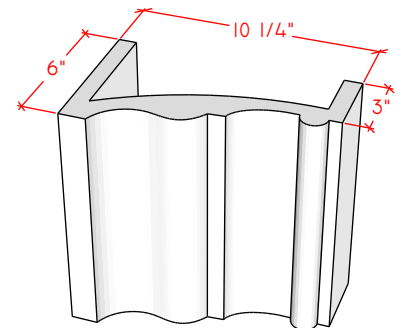

# Picture Frame Series

**4112.8**

**4114.10**

**4124.10**

For reference:  
 Hearth: 1" Thick 80"W x 16"D  
 Fireplace: 35 1/2"W x 32 1/2"H  
 Mantel opening: 48"W x 36"H

# Picture Frame Series

**4113.6**

**4113.8**

**4113.10**

For reference:  
 Hearth: 1" Thick 80"W x 16"D  
 Fireplace: 35 1/2"W x 32 1/2"H  
 Mantel opening: 48"W x 36"H

# Picture Frame Series

4115.7

4115.11

4119.10

For reference:  
Hearth: 1" Thick 80"W x 16"D  
Fireplace: 35 1/2"W x 32 1/2"H  
Mantel opening: 48"W x 36"H

# Picture Frame Series

**4116.8**

**4116.11**

**4116.14**

For reference:  
Hearth: 1" Thick 80"W x 16"D  
Fireplace: 35 1/2"W x 32 1/2"H  
Mantel opening: 48"W x 36"H