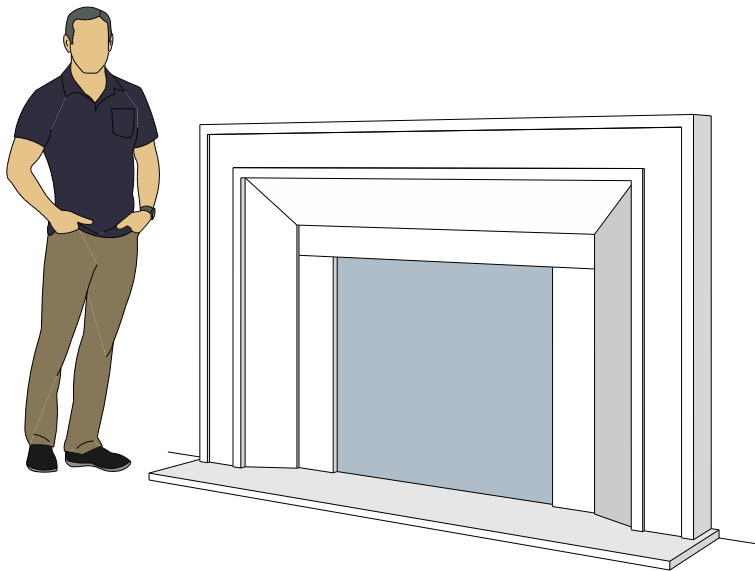

# Picture Frame Series

**4116.8**

**4116.11**

**4116.14**

For reference:  
Hearth: 1" Thick 80"W x 16"D  
Fireplace: 35 1/2"W x 32 1/2"H  
Mantel opening: 48"W x 36"H

# Picture Frame Series

**4122.16**

**4123.10**

**4121.12**

For reference:  
 Hearth: 1" Thick 80"W x 16"D  
 Fireplace: 35 1/2"W x 32 1/2"H  
 Mantel opening: 48"W x 36"H

# Picture Frame Series

**4125.8**

**4125.15**

**4130.8**

For reference:  
Hearth: 1" Thick 80"W x 16"D  
Fireplace: 35 1/2"W x 32 1/2"H  
Mantel opening: 48"W x 36"H