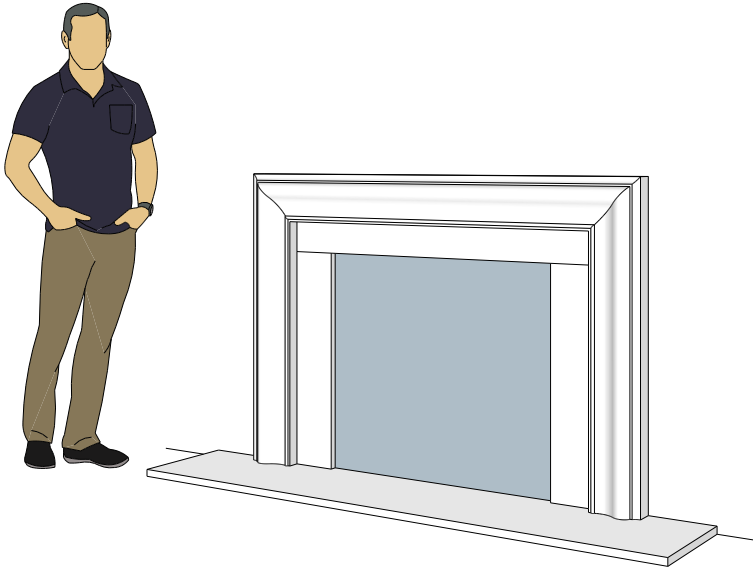

# Picture Frame Series

**4112.8**

**4114.10**

**4124.10**

For reference:  
 Hearth: 1" Thick 80"W x 16"D  
 Fireplace: 35 1/2"W x 32 1/2"H  
 Mantel opening: 48"W x 36"H

# Picture Frame Series

**4113.6**

**4113.8**

**4113.10**

For reference:  
 Hearth: 1" Thick 80"W x 16"D  
 Fireplace: 35 1/2"W x 32 1/2"H  
 Mantel opening: 48"W x 36"H

# Picture Frame Series

4115.7

4115.11

4119.10

For reference:  
Hearth: 1" Thick 80"W x 16"D  
Fireplace: 35 1/2"W x 32 1/2"H  
Mantel opening: 48"W x 36"H

# Picture Frame Series

**4116.8**

**4116.11**

**4116.14**

For reference:  
Hearth: 1" Thick 80"W x 16"D  
Fireplace: 35 1/2"W x 32 1/2"H  
Mantel opening: 48"W x 36"H