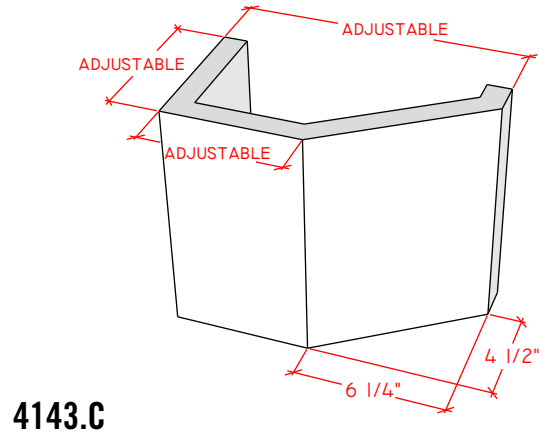

# Picture Frame Series

**4131.11**

**4127.6**

**4127.9**

For reference:  
 Hearth: 1" Thick 80"W x 16"D  
 Fireplace: 35 1/2"W x 32 1/2"H  
 Mantel opening: 48"W x 36"H

# Picture Frame Series

**4140.C**

**4141.C**

**4142.C**

For reference:  
 Hearth: 1" Thick 80"W x 16"D  
 Fireplace: 35 1/2"W x 32 1/2"H  
 Mantel opening: 48"W x 36"H  
 Profile: 11"

# Picture Frame Series

For reference:  
 Hearth: 1" Thick 80"W x 16"D  
 Fireplace: 35 1/2"W x 32 1/2"H  
 Mantel opening: 48"W x 36"H