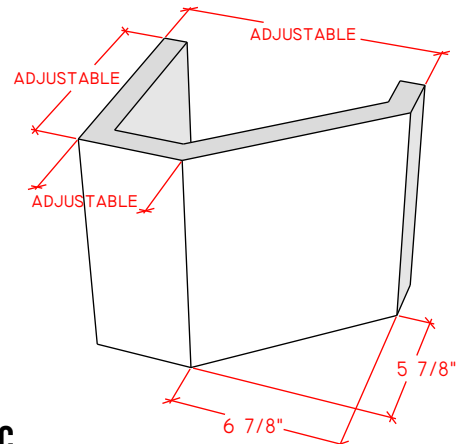

# Picture Frame Series

**4125.8**

**4125.15**

**4130.8**

For reference:  
Hearth: 1" Thick 80"W x 16"D  
Fireplace: 35 1/2"W x 32 1/2"H  
Mantel opening: 48"W x 36"H

# Picture Frame Series

**4131.11**

**4127.6**

**4127.9**

For reference:  
 Hearth: 1" Thick 80"W x 16"D  
 Fireplace: 35 1/2"W x 32 1/2"H  
 Mantel opening: 48"W x 36"H

# Picture Frame Series

**4140.C**

**4141.C**

**4142.C**

For reference:  
 Hearth: 1" Thick 80"W x 16"D  
 Fireplace: 35 1/2"W x 32 1/2"H  
 Mantel opening: 48"W x 36"H  
 Profile: 11"

# Picture Frame Series

For reference:  
 Hearth: 1" Thick 80"W x 16"D  
 Fireplace: 35 1/2"W x 32 1/2"H  
 Mantel opening: 48"W x 36"H