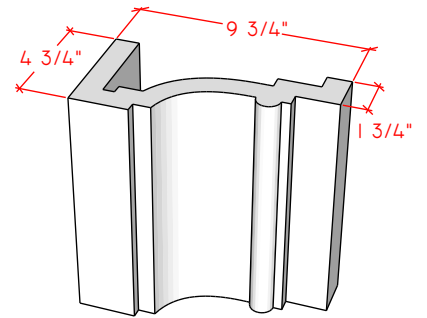

# Picture Frame Series

**4112.8**

**4114.10**

**4124.10**

For reference:  
 Hearth: 1" Thick 80"W x 16"D  
 Fireplace: 35 1/2"W x 32 1/2"H  
 Mantel opening: 48"W x 36"H

# Picture Frame Series

**4113.6**

**4113.8**

**4113.10**

For reference:  
 Hearth: 1" Thick 80"W x 16"D  
 Fireplace: 35 1/2"W x 32 1/2"H  
 Mantel opening: 48"W x 36"H

# Picture Frame Series

4115.7

4115.11

4119.10

For reference:  
Hearth: 1" Thick 80"W x 16"D  
Fireplace: 35 1/2"W x 32 1/2"H  
Mantel opening: 48"W x 36"H

# Picture Frame Series

**4116.8**

**4116.11**

**4116.14**

For reference:  
Hearth: 1" Thick 80"W x 16"D  
Fireplace: 35 1/2"W x 32 1/2"H  
Mantel opening: 48"W x 36"H