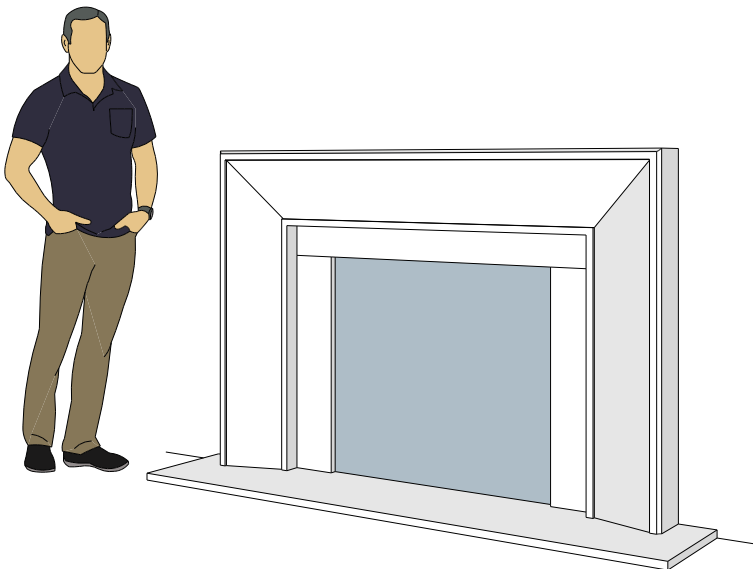

# Picture Frame Series

**4112.8**

**4114.10**

**4124.10**

For reference:  
 Hearth: 1" Thick 80"W x 16"D  
 Fireplace: 35 1/2"W x 32 1/2"H  
 Mantel opening: 48"W x 36"H

# Picture Frame Series

**4113.6**

**4113.8**

**4113.10**

For reference:  
 Hearth: 1" Thick 80"W x 16"D  
 Fireplace: 35 1/2"W x 32 1/2"H  
 Mantel opening: 48"W x 36"H

# Picture Frame Series

4115.7

4115.11

4119.10

For reference:  
Hearth: 1" Thick 80"W x 16"D  
Fireplace: 35 1/2"W x 32 1/2"H  
Mantel opening: 48"W x 36"H

# Picture Frame Series

**4116.8**

**4116.11**

**4116.14**

For reference:  
Hearth: 1" Thick 80"W x 16"D  
Fireplace: 35 1/2"W x 32 1/2"H  
Mantel opening: 48"W x 36"H