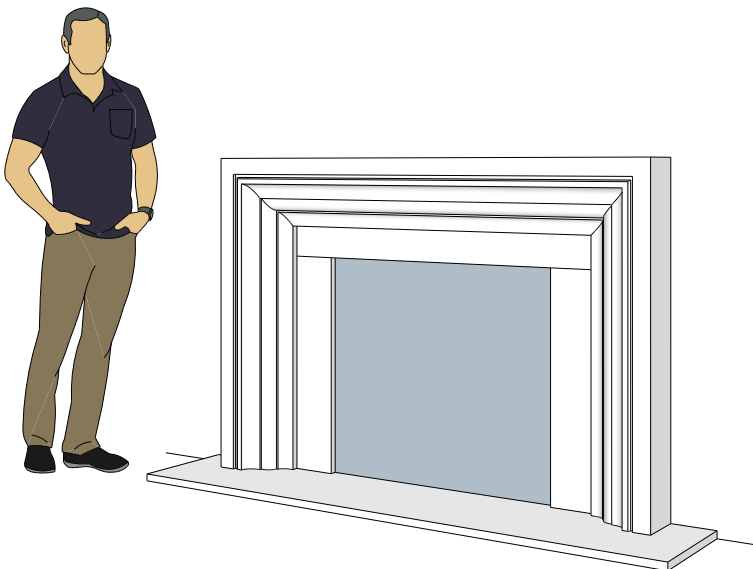

# Picture Frame Series

**4112.8**

**4114.10**

**4124.10**

For reference:  
 Hearth: 1" Thick 80"W x 16"D  
 Fireplace: 35 1/2"W x 32 1/2"H  
 Mantel opening: 48"W x 36"H

# Picture Frame Series

**4113.6**

**4113.8**

**4113.10**

For reference:  
 Hearth: 1" Thick 80"W x 16"D  
 Fireplace: 35 1/2"W x 32 1/2"H  
 Mantel opening: 48"W x 36"H

# Picture Frame Series

4115.7

4115.11

4119.10

For reference:  
Hearth: 1" Thick 80"W x 16"D  
Fireplace: 35 1/2"W x 32 1/2"H  
Mantel opening: 48"W x 36"H

# Picture Frame Series

**4116.8**

**4116.11**

**4116.14**

For reference:  
Hearth: 1" Thick 80"W x 16"D  
Fireplace: 35 1/2"W x 32 1/2"H  
Mantel opening: 48"W x 36"H