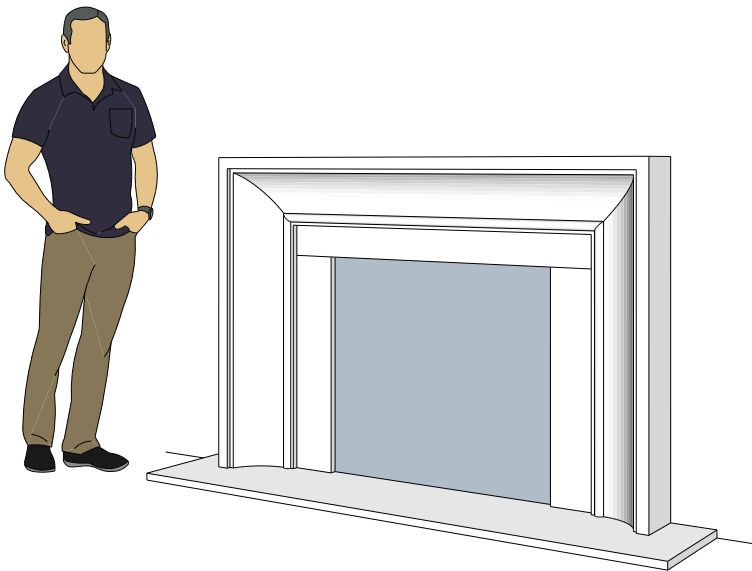

# Picture Frame Series

4115.7

4115.11

4119.10

For reference:  
Hearth: 1" Thick 80"W x 16"D  
Fireplace: 35 1/2"W x 32 1/2"H  
Mantel opening: 48"W x 36"H

# Picture Frame Series

**4116.8**

**4116.11**

**4116.14**

For reference:  
Hearth: 1" Thick 80"W x 16"D  
Fireplace: 35 1/2"W x 32 1/2"H  
Mantel opening: 48"W x 36"H

# Picture Frame Series

**4122.16**

**4123.10**

**4121.12**

For reference:  
 Hearth: 1" Thick 80"W x 16"D  
 Fireplace: 35 1/2"W x 32 1/2"H  
 Mantel opening: 48"W x 36"H

# Picture Frame Series

**4125.8**

**4125.15**

**4130.8**

For reference:  
Hearth: 1" Thick 80"W x 16"D  
Fireplace: 35 1/2"W x 32 1/2"H  
Mantel opening: 48"W x 36"H