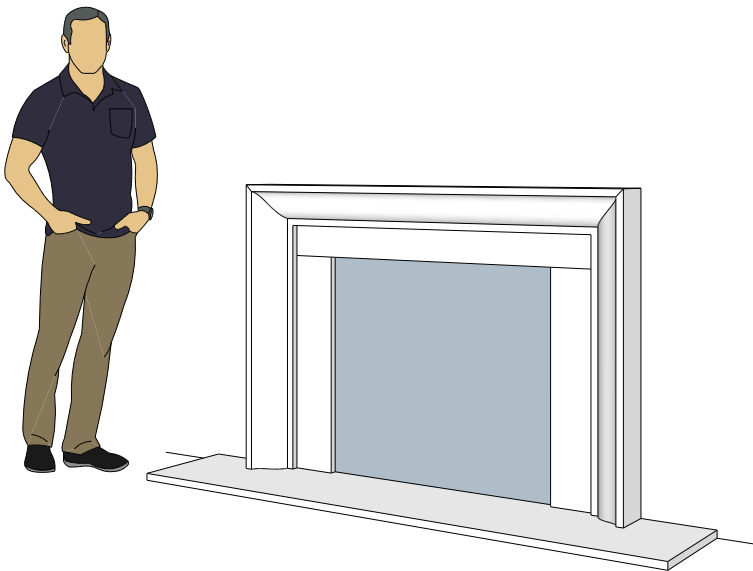

# Picture Frame Series

**4122.16**

**4123.10**

**4121.12**

For reference:  
 Hearth: 1" Thick 80"W x 16"D  
 Fireplace: 35 1/2"W x 32 1/2"H  
 Mantel opening: 48"W x 36"H

# Picture Frame Series

**4125.8**

**4125.15**

**4130.8**

For reference:  
Hearth: 1" Thick 80"W x 16"D  
Fireplace: 35 1/2"W x 32 1/2"H  
Mantel opening: 48"W x 36"H

# Picture Frame Series

**4131.11**

**4127.6**

**4127.9**

For reference:  
 Hearth: 1" Thick 80"W x 16"D  
 Fireplace: 35 1/2"W x 32 1/2"H  
 Mantel opening: 48"W x 36"H