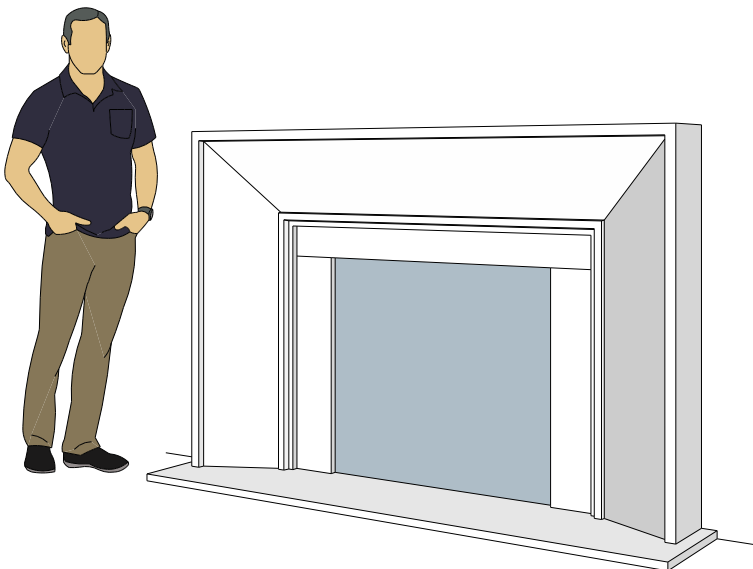

# Picture Frame Series

**4112.8**

**4114.10**

**4124.10**

For reference:  
 Hearth: 1" Thick 80"W x 16"D  
 Fireplace: 35 1/2"W x 32 1/2"H  
 Mantel opening: 48"W x 36"H

# Picture Frame Series

**4113.6**

**4113.8**

**4113.10**

For reference:  
 Hearth: 1" Thick 80"W x 16"D  
 Fireplace: 35 1/2"W x 32 1/2"H  
 Mantel opening: 48"W x 36"H

# Picture Frame Series

4115.7

4115.11

4119.10

For reference:  
Hearth: 1" Thick 80"W x 16"D  
Fireplace: 35 1/2"W x 32 1/2"H  
Mantel opening: 48"W x 36"H

# Picture Frame Series

**4116.8**

**4116.11**

**4116.14**

For reference:  
Hearth: 1" Thick 80"W x 16"D  
Fireplace: 35 1/2"W x 32 1/2"H  
Mantel opening: 48"W x 36"H