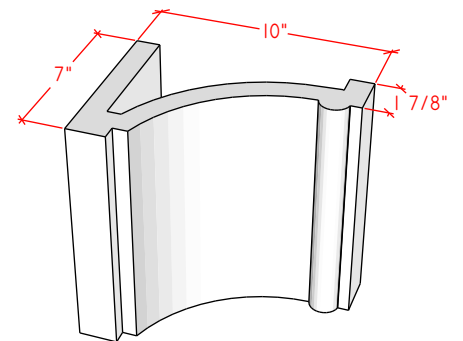

# Picture Frame Series

4115.7

4115.11

4119.10

For reference:  
Hearth: 1" Thick 80"W x 16"D  
Fireplace: 35 1/2"W x 32 1/2"H  
Mantel opening: 48"W x 36"H

# Picture Frame Series

**4116.8**

**4116.11**

**4116.14**

For reference:  
Hearth: 1" Thick 80"W x 16"D  
Fireplace: 35 1/2"W x 32 1/2"H  
Mantel opening: 48"W x 36"H

# Picture Frame Series

**4122.16**

**4123.10**

**4121.12**

For reference:  
 Hearth: 1" Thick 80"W x 16"D  
 Fireplace: 35 1/2"W x 32 1/2"H  
 Mantel opening: 48"W x 36"H

# Picture Frame Series

**4125.8**

**4125.15**

**4130.8**

For reference:  
Hearth: 1" Thick 80"W x 16"D  
Fireplace: 35 1/2"W x 32 1/2"H  
Mantel opening: 48"W x 36"H