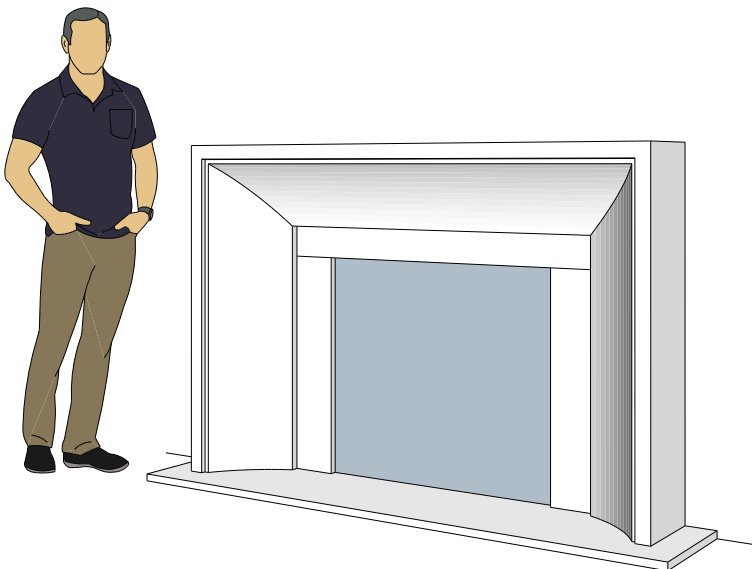

# Picture Frame Series

**4113.6**

**4113.8**

**4113.10**

For reference:  
 Hearth: 1" Thick 80"W x 16"D  
 Fireplace: 35 1/2"W x 32 1/2"H  
 Mantel opening: 48"W x 36"H

# Picture Frame Series

4115.7

4115.11

4119.10

For reference:  
Hearth: 1" Thick 80"W x 16"D  
Fireplace: 35 1/2"W x 32 1/2"H  
Mantel opening: 48"W x 36"H

# Picture Frame Series

**4116.8**

**4116.11**

**4116.14**

For reference:  
Hearth: 1" Thick 80"W x 16"D  
Fireplace: 35 1/2"W x 32 1/2"H  
Mantel opening: 48"W x 36"H

# Picture Frame Series

**4122.16**

**4123.10**

**4121.12**

For reference:  
 Hearth: 1" Thick 80"W x 16"D  
 Fireplace: 35 1/2"W x 32 1/2"H  
 Mantel opening: 48"W x 36"H