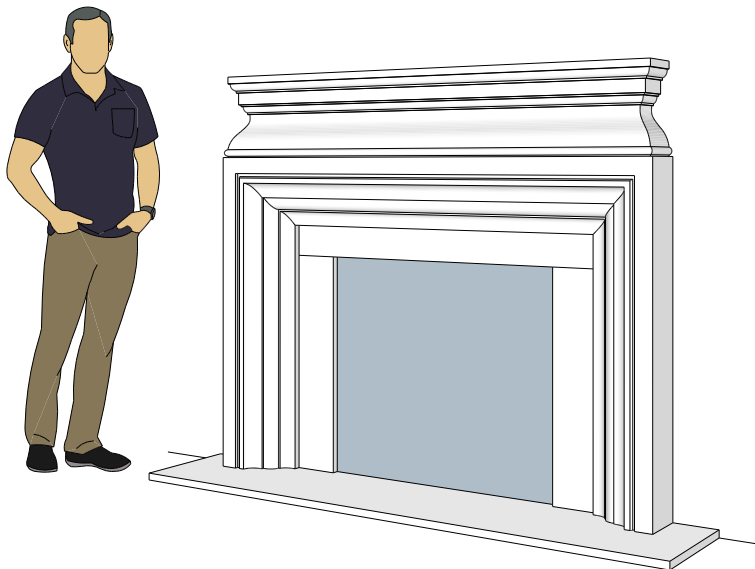

# Picture Frame Series

**4131.11**

**4127.6**

**4127.9**

For reference:  
 Hearth: 1" Thick 80"W x 16"D  
 Fireplace: 35 1/2"W x 32 1/2"H  
 Mantel opening: 48"W x 36"H

# Picture Frame Series

**4140.C**

**4141.C**

**4142.C**

For reference:  
 Hearth: 1" Thick 80"W x 16"D  
 Fireplace: 35 1/2"W x 32 1/2"H  
 Mantel opening: 48"W x 36"H  
 Profile: 11"

# Picture Frame Series

For reference:  
 Hearth: 1" Thick 80"W x 16"D  
 Fireplace: 35 1/2"W x 32 1/2"H  
 Mantel opening: 48"W x 36"H

## Shelves

S9

S12

For reference:  
Hearth: 1" Thick 80"W x 16"D  
Fireplace: 35 1/2"W x 32 1/2"H  
Mantel opening: 48"W x 36"H