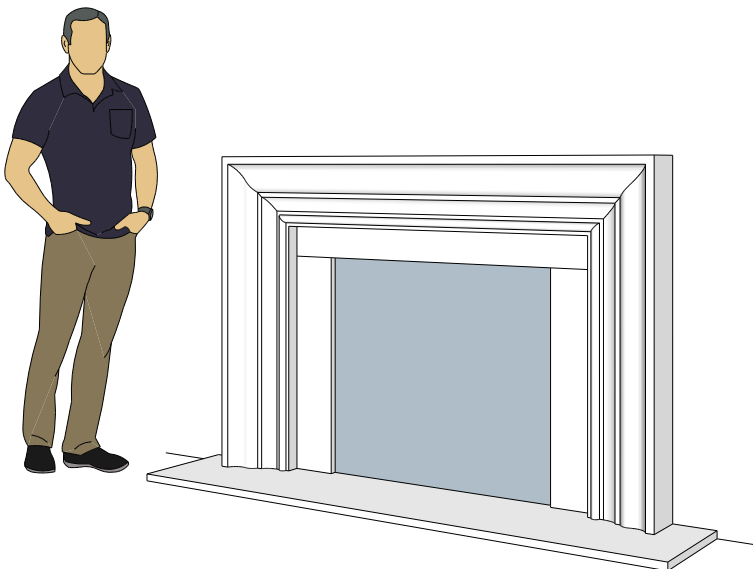

# Picture Frame Series

**4112.8**

**4114.10**

**4124.10**

For reference:  
 Hearth: 1" Thick 80"W x 16"D  
 Fireplace: 35 1/2"W x 32 1/2"H  
 Mantel opening: 48"W x 36"H

# Picture Frame Series

**4113.6**

**4113.8**

**4113.10**

For reference:  
 Hearth: 1" Thick 80"W x 16"D  
 Fireplace: 35 1/2"W x 32 1/2"H  
 Mantel opening: 48"W x 36"H

# Picture Frame Series

4115.7

4115.11

4119.10

For reference:  
Hearth: 1" Thick 80"W x 16"D  
Fireplace: 35 1/2"W x 32 1/2"H  
Mantel opening: 48"W x 36"H

# Picture Frame Series

**4116.8**

**4116.11**

**4116.14**

For reference:  
Hearth: 1" Thick 80"W x 16"D  
Fireplace: 35 1/2"W x 32 1/2"H  
Mantel opening: 48"W x 36"H