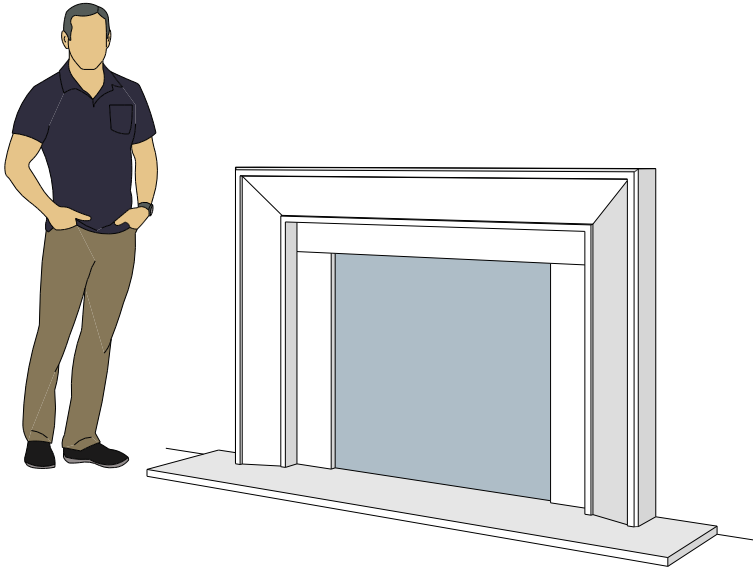

# Picture Frame Series

**4112.8**

**4114.10**

**4124.10**

For reference:  
 Hearth: 1" Thick 80"W x 16"D  
 Fireplace: 35 1/2"W x 32 1/2"H  
 Mantel opening: 48"W x 36"H

# Picture Frame Series

**4113.6**

**4113.8**

**4113.10**

For reference:  
 Hearth: 1" Thick 80"W x 16"D  
 Fireplace: 35 1/2"W x 32 1/2"H  
 Mantel opening: 48"W x 36"H

# Picture Frame Series

4115.7

4115.11

4119.10

For reference:  
Hearth: 1" Thick 80"W x 16"D  
Fireplace: 35 1/2"W x 32 1/2"H  
Mantel opening: 48"W x 36"H

# Picture Frame Series

**4116.8**

**4116.11**

**4116.14**

For reference:  
Hearth: 1" Thick 80"W x 16"D  
Fireplace: 35 1/2"W x 32 1/2"H  
Mantel opening: 48"W x 36"H