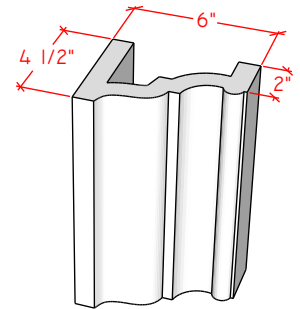

# Picture Frame Series

**4112.8**

**4114.10**

**4124.10**

For reference:  
 Hearth: 1" Thick 80"W x 16"D  
 Fireplace: 35 1/2"W x 32 1/2"H  
 Mantel opening: 48"W x 36"H

# Picture Frame Series

**4113.6**

**4113.8**

**4113.10**

For reference:  
 Hearth: 1" Thick 80"W x 16"D  
 Fireplace: 35 1/2"W x 32 1/2"H  
 Mantel opening: 48"W x 36"H

# Picture Frame Series

4115.7

4115.11

4119.10

For reference:  
Hearth: 1" Thick 80"W x 16"D  
Fireplace: 35 1/2"W x 32 1/2"H  
Mantel opening: 48"W x 36"H

# Picture Frame Series

**4116.8**

**4116.11**

**4116.14**

For reference:  
Hearth: 1" Thick 80"W x 16"D  
Fireplace: 35 1/2"W x 32 1/2"H  
Mantel opening: 48"W x 36"H