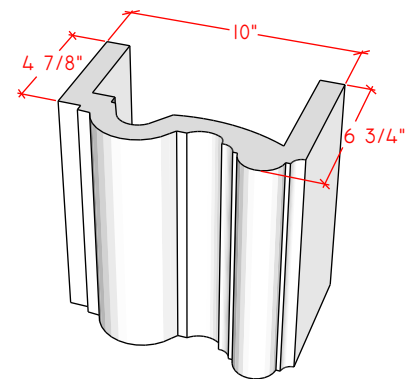

# Picture Frame Series

**4113.6**

**4113.8**

**4113.10**

For reference:  
 Hearth: 1" Thick 80"W x 16"D  
 Fireplace: 35 1/2"W x 32 1/2"H  
 Mantel opening: 48"W x 36"H

# Picture Frame Series

4115.7

4115.11

4119.10

For reference:  
Hearth: 1" Thick 80"W x 16"D  
Fireplace: 35 1/2"W x 32 1/2"H  
Mantel opening: 48"W x 36"H

# Picture Frame Series

**4116.8**

**4116.11**

**4116.14**

For reference:  
Hearth: 1" Thick 80"W x 16"D  
Fireplace: 35 1/2"W x 32 1/2"H  
Mantel opening: 48"W x 36"H

# Picture Frame Series

**4122.16**

**4123.10**

**4121.12**

For reference:  
 Hearth: 1" Thick 80"W x 16"D  
 Fireplace: 35 1/2"W x 32 1/2"H  
 Mantel opening: 48"W x 36"H