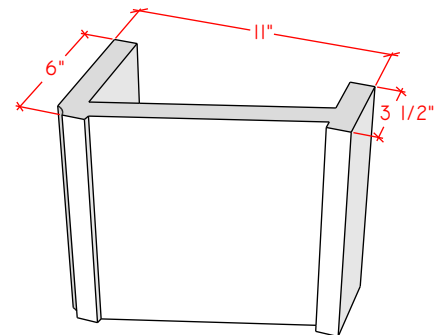

# Picture Frame Series

**4113.6**

**4113.8**

**4113.10**

For reference:  
 Hearth: 1" Thick 80"W x 16"D  
 Fireplace: 35 1/2"W x 32 1/2"H  
 Mantel opening: 48"W x 36"H

# Picture Frame Series

4115.7

4115.11

4119.10

For reference:  
Hearth: 1" Thick 80"W x 16"D  
Fireplace: 35 1/2"W x 32 1/2"H  
Mantel opening: 48"W x 36"H

# Picture Frame Series

**4116.8**

**4116.11**

**4116.14**

For reference:  
Hearth: 1" Thick 80"W x 16"D  
Fireplace: 35 1/2"W x 32 1/2"H  
Mantel opening: 48"W x 36"H

# Picture Frame Series

**4122.16**

**4123.10**

**4121.12**

For reference:  
 Hearth: 1" Thick 80"W x 16"D  
 Fireplace: 35 1/2"W x 32 1/2"H  
 Mantel opening: 48"W x 36"H