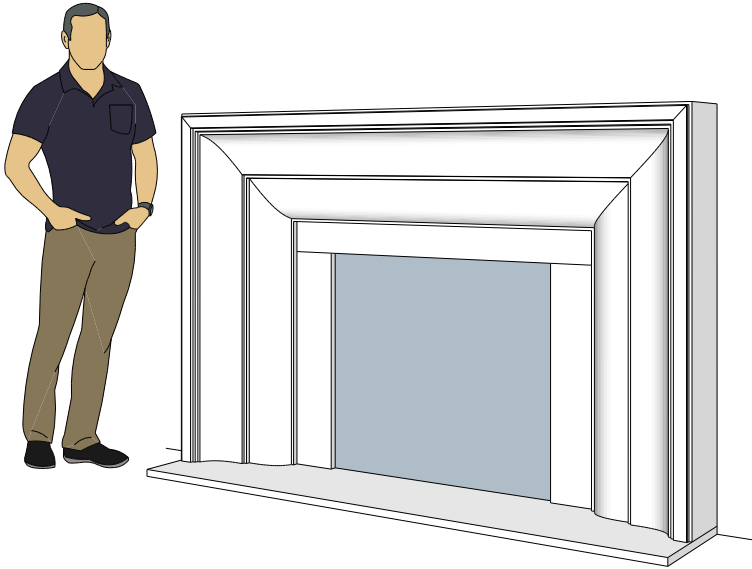

# Picture Frame Series

4115.7

4115.11

4119.10

For reference:  
Hearth: 1" Thick 80"W x 16"D  
Fireplace: 35 1/2"W x 32 1/2"H  
Mantel opening: 48"W x 36"H

# Picture Frame Series

**4116.8**

**4116.11**

**4116.14**

For reference:  
Hearth: 1" Thick 80"W x 16"D  
Fireplace: 35 1/2"W x 32 1/2"H  
Mantel opening: 48"W x 36"H

# Picture Frame Series

**4122.16**

**4123.10**

**4121.12**

For reference:  
 Hearth: 1" Thick 80"W x 16"D  
 Fireplace: 35 1/2"W x 32 1/2"H  
 Mantel opening: 48"W x 36"H

# Picture Frame Series

**4125.8**

**4125.15**

**4130.8**

For reference:  
Hearth: 1" Thick 80"W x 16"D  
Fireplace: 35 1/2"W x 32 1/2"H  
Mantel opening: 48"W x 36"H