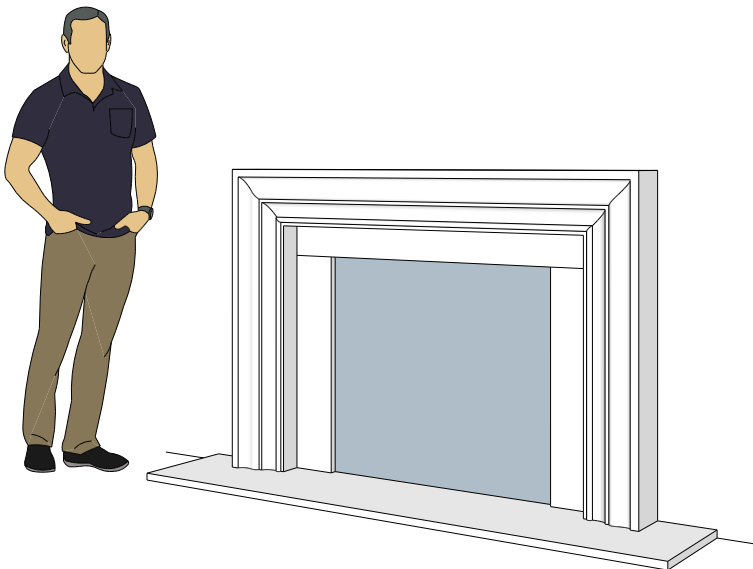

# Picture Frame Series

**4112.8**

**4114.10**

**4124.10**

For reference:  
 Hearth: 1" Thick 80"W x 16"D  
 Fireplace: 35 1/2"W x 32 1/2"H  
 Mantel opening: 48"W x 36"H

# Picture Frame Series

**4113.6**

**4113.8**

**4113.10**

For reference:  
 Hearth: 1" Thick 80"W x 16"D  
 Fireplace: 35 1/2"W x 32 1/2"H  
 Mantel opening: 48"W x 36"H

# Picture Frame Series

4115.7

4115.11

4119.10

For reference:  
Hearth: 1" Thick 80"W x 16"D  
Fireplace: 35 1/2"W x 32 1/2"H  
Mantel opening: 48"W x 36"H

# Picture Frame Series

**4116.8**

**4116.11**

**4116.14**

For reference:  
Hearth: 1" Thick 80"W x 16"D  
Fireplace: 35 1/2"W x 32 1/2"H  
Mantel opening: 48"W x 36"H