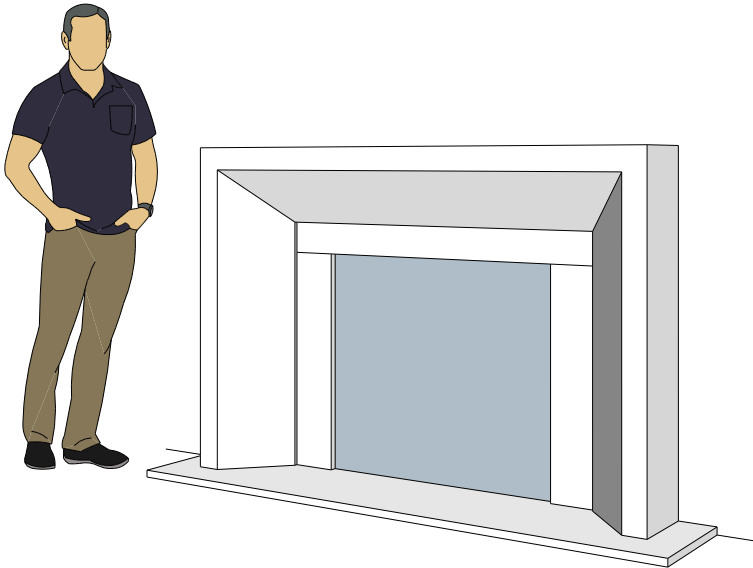

# Picture Frame Series

**4125.8**

**4125.15**

**4130.8**

For reference:  
Hearth: 1" Thick 80"W x 16"D  
Fireplace: 35 1/2"W x 32 1/2"H  
Mantel opening: 48"W x 36"H

# Picture Frame Series

**4131.11**

**4127.6**

**4127.9**

For reference:  
 Hearth: 1" Thick 80"W x 16"D  
 Fireplace: 35 1/2"W x 32 1/2"H  
 Mantel opening: 48"W x 36"H

# Picture Frame Series

**4140.C**

**4141.C**

**4142.C**

For reference:  
 Hearth: 1" Thick 80"W x 16"D  
 Fireplace: 35 1/2"W x 32 1/2"H  
 Mantel opening: 48"W x 36"H  
 Profile: 11"

# Picture Frame Series

For reference:  
 Hearth: 1" Thick 80"W x 16"D  
 Fireplace: 35 1/2"W x 32 1/2"H  
 Mantel opening: 48"W x 36"H