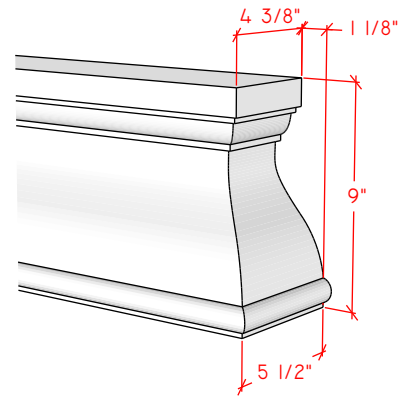

# Picture Frame Series

**4131.11**

**4127.6**

**4127.9**

For reference:  
 Hearth: 1" Thick 80"W x 16"D  
 Fireplace: 35 1/2"W x 32 1/2"H  
 Mantel opening: 48"W x 36"H

# Picture Frame Series

**4140.C**

**4141.C**

**4142.C**

For reference:  
 Hearth: 1" Thick 80"W x 16"D  
 Fireplace: 35 1/2"W x 32 1/2"H  
 Mantel opening: 48"W x 36"H  
 Profile: 11"

# Picture Frame Series

For reference:  
 Hearth: 1" Thick 80"W x 16"D  
 Fireplace: 35 1/2"W x 32 1/2"H  
 Mantel opening: 48"W x 36"H

## Shelves

S9

S12

For reference:  
Hearth: 1" Thick 80"W x 16"D  
Fireplace: 35 1/2"W x 32 1/2"H  
Mantel opening: 48"W x 36"H