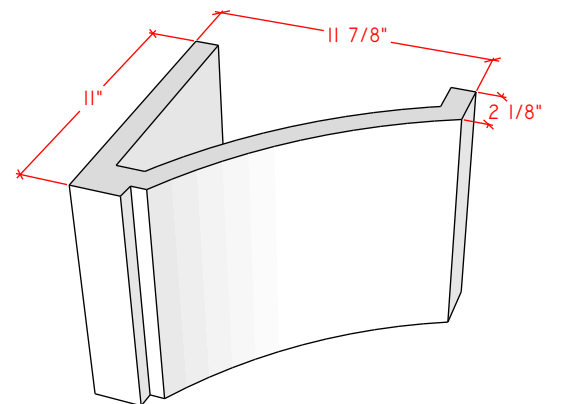

# Picture Frame Series

4115.7

4115.11

4119.10

For reference:  
Hearth: 1" Thick 80"W x 16"D  
Fireplace: 35 1/2"W x 32 1/2"H  
Mantel opening: 48"W x 36"H

# Picture Frame Series

**4116.8**

**4116.11**

**4116.14**

For reference:  
Hearth: 1" Thick 80"W x 16"D  
Fireplace: 35 1/2"W x 32 1/2"H  
Mantel opening: 48"W x 36"H

# Picture Frame Series

**4122.16**

**4123.10**

**4121.12**

For reference:  
 Hearth: 1" Thick 80"W x 16"D  
 Fireplace: 35 1/2"W x 32 1/2"H  
 Mantel opening: 48"W x 36"H

# Picture Frame Series

**4125.8**

**4125.15**

**4130.8**

For reference:  
Hearth: 1" Thick 80"W x 16"D  
Fireplace: 35 1/2"W x 32 1/2"H  
Mantel opening: 48"W x 36"H