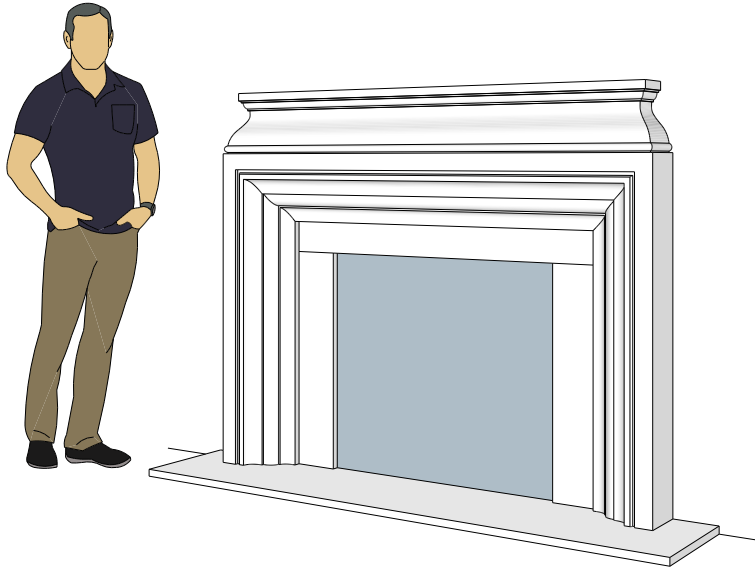

# Picture Frame Series

**4131.11**

**4127.6**

**4127.9**

For reference:  
 Hearth: 1" Thick 80"W x 16"D  
 Fireplace: 35 1/2"W x 32 1/2"H  
 Mantel opening: 48"W x 36"H

# Picture Frame Series

**4140.C**

**4141.C**

**4142.C**

For reference:  
 Hearth: 1" Thick 80"W x 16"D  
 Fireplace: 35 1/2"W x 32 1/2"H  
 Mantel opening: 48"W x 36"H  
 Profile: 11"

# Picture Frame Series

For reference:  
 Hearth: 1" Thick 80"W x 16"D  
 Fireplace: 35 1/2"W x 32 1/2"H  
 Mantel opening: 48"W x 36"H

## Shelves

S9

S12

For reference:  
Hearth: 1" Thick 80"W x 16"D  
Fireplace: 35 1/2"W x 32 1/2"H  
Mantel opening: 48"W x 36"H