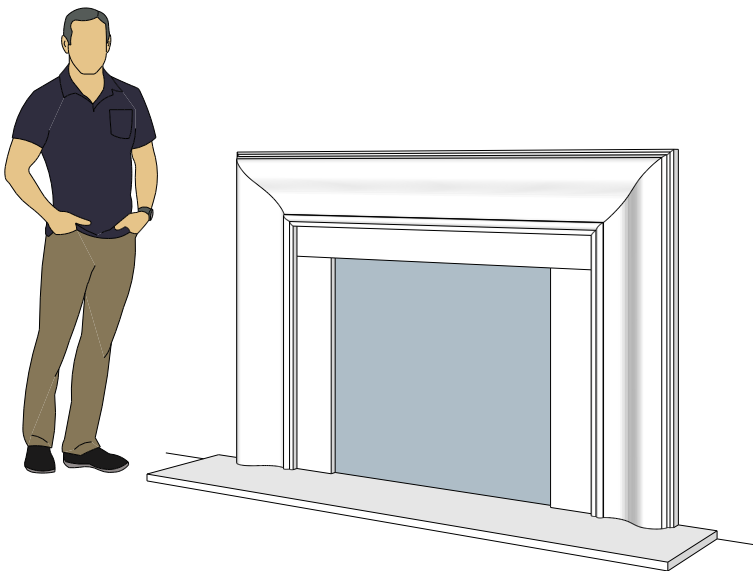

# Picture Frame Series

**4112.8**

**4114.10**

**4124.10**

For reference:  
 Hearth: 1" Thick 80"W x 16"D  
 Fireplace: 35 1/2"W x 32 1/2"H  
 Mantel opening: 48"W x 36"H

# Picture Frame Series

**4113.6**

**4113.8**

**4113.10**

For reference:  
 Hearth: 1" Thick 80"W x 16"D  
 Fireplace: 35 1/2"W x 32 1/2"H  
 Mantel opening: 48"W x 36"H

# Picture Frame Series

4115.7

4115.11

4119.10

For reference:  
Hearth: 1" Thick 80"W x 16"D  
Fireplace: 35 1/2"W x 32 1/2"H  
Mantel opening: 48"W x 36"H

# Picture Frame Series

**4116.8**

**4116.11**

**4116.14**

For reference:  
Hearth: 1" Thick 80"W x 16"D  
Fireplace: 35 1/2"W x 32 1/2"H  
Mantel opening: 48"W x 36"H