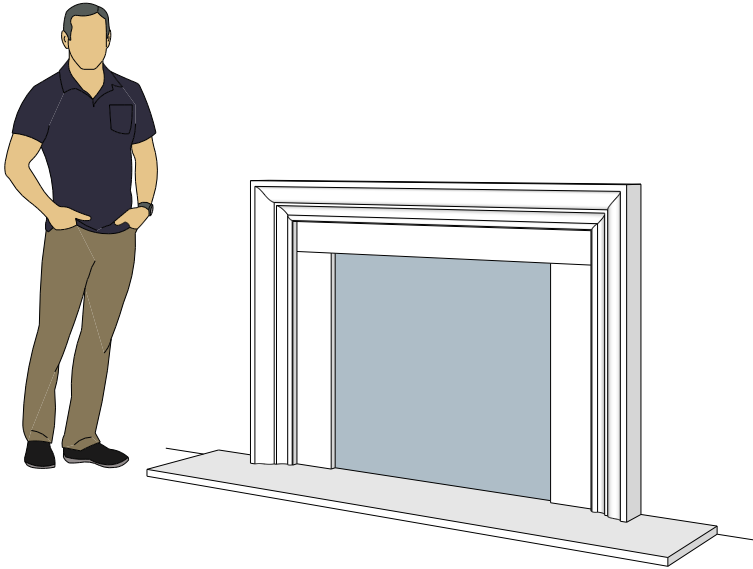

# Picture Frame Series

**4112.8**

**4114.10**

**4124.10**

For reference:  
 Hearth: 1" Thick 80"W x 16"D  
 Fireplace: 35 1/2"W x 32 1/2"H  
 Mantel opening: 48"W x 36"H

# Picture Frame Series

**4113.6**

**4113.8**

**4113.10**

For reference:  
 Hearth: 1" Thick 80"W x 16"D  
 Fireplace: 35 1/2"W x 32 1/2"H  
 Mantel opening: 48"W x 36"H

# Picture Frame Series

4115.7

4115.11

4119.10

For reference:  
Hearth: 1" Thick 80"W x 16"D  
Fireplace: 35 1/2"W x 32 1/2"H  
Mantel opening: 48"W x 36"H

# Picture Frame Series

**4116.8**

**4116.11**

**4116.14**

For reference:  
Hearth: 1" Thick 80"W x 16"D  
Fireplace: 35 1/2"W x 32 1/2"H  
Mantel opening: 48"W x 36"H