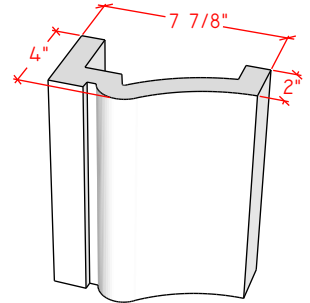

# Picture Frame Series

**4112.8**

**4114.10**

**4124.10**

For reference:  
 Hearth: 1" Thick 80"W x 16"D  
 Fireplace: 35 1/2"W x 32 1/2"H  
 Mantel opening: 48"W x 36"H

# Picture Frame Series

**4113.6**

**4113.8**

**4113.10**

For reference:  
 Hearth: 1" Thick 80"W x 16"D  
 Fireplace: 35 1/2"W x 32 1/2"H  
 Mantel opening: 48"W x 36"H

# Picture Frame Series

4115.7

4115.11

4119.10

For reference:  
Hearth: 1" Thick 80"W x 16"D  
Fireplace: 35 1/2"W x 32 1/2"H  
Mantel opening: 48"W x 36"H

# Picture Frame Series

**4116.8**

**4116.11**

**4116.14**

For reference:  
Hearth: 1" Thick 80"W x 16"D  
Fireplace: 35 1/2"W x 32 1/2"H  
Mantel opening: 48"W x 36"H