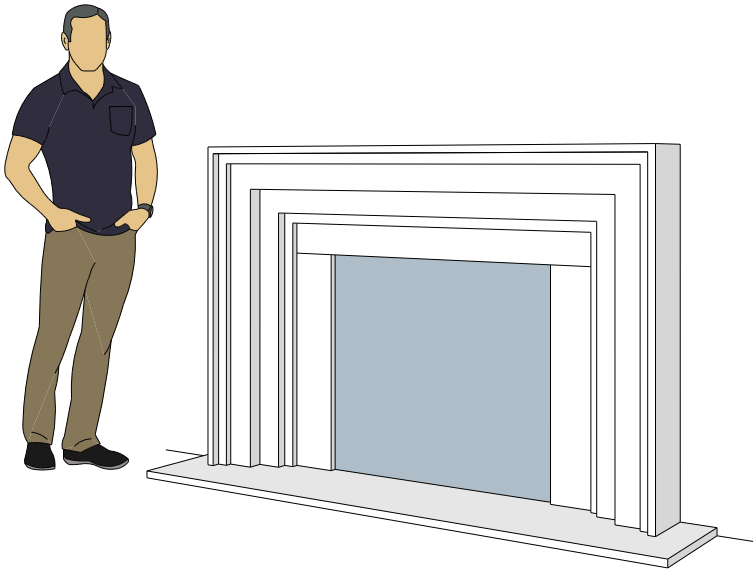

# Picture Frame Series

**4125.8**

**4125.15**

**4130.8**

For reference:  
Hearth: 1" Thick 80"W x 16"D  
Fireplace: 35 1/2"W x 32 1/2"H  
Mantel opening: 48"W x 36"H

# Picture Frame Series

**4131.11**

**4127.6**

**4127.9**

For reference:  
 Hearth: 1" Thick 80"W x 16"D  
 Fireplace: 35 1/2"W x 32 1/2"H  
 Mantel opening: 48"W x 36"H