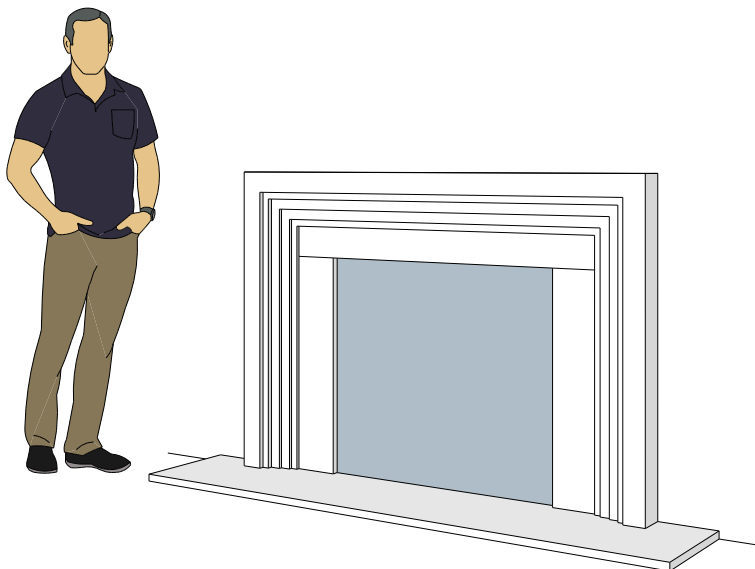

# Picture Frame Series

**4122.16**

**4123.10**

**4121.12**

For reference:  
 Hearth: 1" Thick 80"W x 16"D  
 Fireplace: 35 1/2"W x 32 1/2"H  
 Mantel opening: 48"W x 36"H

# Picture Frame Series

**4125.8**

**4125.15**

**4130.8**

For reference:  
Hearth: 1" Thick 80"W x 16"D  
Fireplace: 35 1/2"W x 32 1/2"H  
Mantel opening: 48"W x 36"H