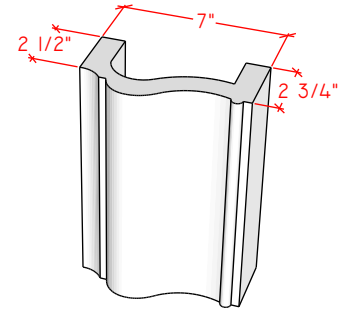

# Picture Frame Series

**4112.8**

**4114.10**

**4124.10**

For reference:  
 Hearth: 1" Thick 80"W x 16"D  
 Fireplace: 35 1/2"W x 32 1/2"H  
 Mantel opening: 48"W x 36"H

# Picture Frame Series

**4113.6**

**4113.8**

**4113.10**

For reference:  
 Hearth: 1" Thick 80"W x 16"D  
 Fireplace: 35 1/2"W x 32 1/2"H  
 Mantel opening: 48"W x 36"H

# Picture Frame Series

4115.7

4115.11

4119.10

For reference:  
Hearth: 1" Thick 80"W x 16"D  
Fireplace: 35 1/2"W x 32 1/2"H  
Mantel opening: 48"W x 36"H

# Picture Frame Series

**4116.8**

**4116.11**

**4116.14**

For reference:  
Hearth: 1" Thick 80"W x 16"D  
Fireplace: 35 1/2"W x 32 1/2"H  
Mantel opening: 48"W x 36"H