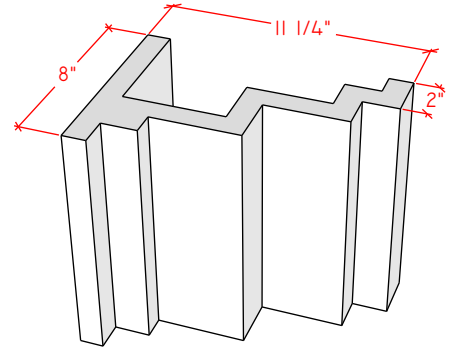

# Picture Frame Series

**4122.16**

**4123.10**

**4121.12**

For reference:  
 Hearth: 1" Thick 80"W x 16"D  
 Fireplace: 35 1/2"W x 32 1/2"H  
 Mantel opening: 48"W x 36"H

# Picture Frame Series

**4125.8**

**4125.15**

**4130.8**

For reference:  
Hearth: 1" Thick 80"W x 16"D  
Fireplace: 35 1/2"W x 32 1/2"H  
Mantel opening: 48"W x 36"H

# Picture Frame Series

**4131.11**

**4127.6**

**4127.9**

For reference:  
 Hearth: 1" Thick 80"W x 16"D  
 Fireplace: 35 1/2"W x 32 1/2"H  
 Mantel opening: 48"W x 36"H

# Picture Frame Series

**4140.C**

**4141.C**

**4142.C**

For reference:  
 Hearth: 1" Thick 80"W x 16"D  
 Fireplace: 35 1/2"W x 32 1/2"H  
 Mantel opening: 48"W x 36"H  
 Profile: 11"