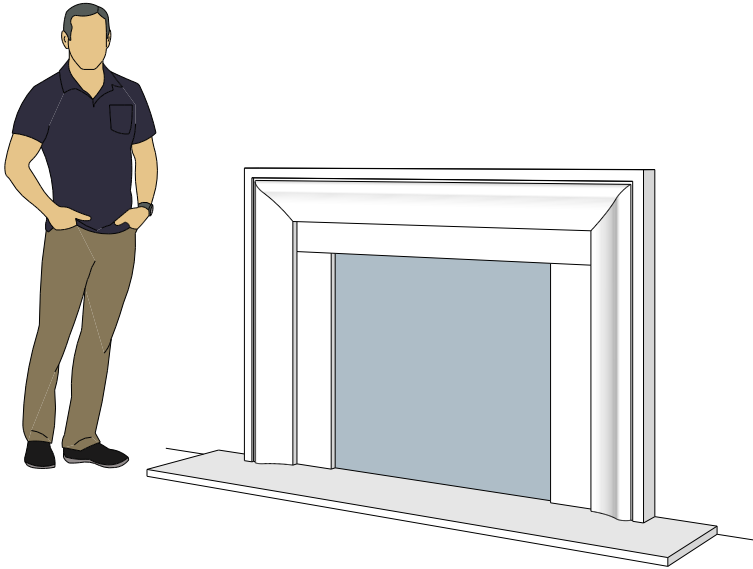

# Picture Frame Series

**4112.8**

**4114.10**

**4124.10**

For reference:  
 Hearth: 1" Thick 80"W x 16"D  
 Fireplace: 35 1/2"W x 32 1/2"H  
 Mantel opening: 48"W x 36"H

# Picture Frame Series

**4113.6**

**4113.8**

**4113.10**

For reference:  
 Hearth: 1" Thick 80"W x 16"D  
 Fireplace: 35 1/2"W x 32 1/2"H  
 Mantel opening: 48"W x 36"H

# Picture Frame Series

4115.7

4115.11

4119.10

For reference:  
Hearth: 1" Thick 80"W x 16"D  
Fireplace: 35 1/2"W x 32 1/2"H  
Mantel opening: 48"W x 36"H

# Picture Frame Series

**4116.8**

**4116.11**

**4116.14**

For reference:  
Hearth: 1" Thick 80"W x 16"D  
Fireplace: 35 1/2"W x 32 1/2"H  
Mantel opening: 48"W x 36"H