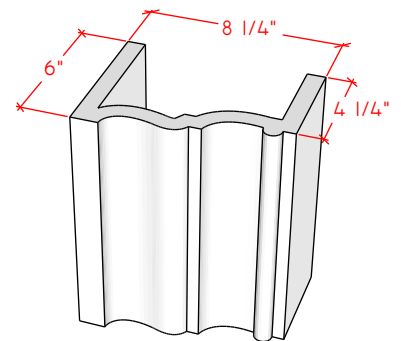

# Picture Frame Series

**4112.8**

**4114.10**

**4124.10**

For reference:  
 Hearth: 1" Thick 80"W x 16"D  
 Fireplace: 35 1/2"W x 32 1/2"H  
 Mantel opening: 48"W x 36"H

# Picture Frame Series

**4113.6**

**4113.8**

**4113.10**

For reference:  
 Hearth: 1" Thick 80"W x 16"D  
 Fireplace: 35 1/2"W x 32 1/2"H  
 Mantel opening: 48"W x 36"H

# Picture Frame Series

4115.7

4115.11

4119.10

For reference:  
Hearth: 1" Thick 80"W x 16"D  
Fireplace: 35 1/2"W x 32 1/2"H  
Mantel opening: 48"W x 36"H

# Picture Frame Series

**4116.8**

**4116.11**

**4116.14**

For reference:  
Hearth: 1" Thick 80"W x 16"D  
Fireplace: 35 1/2"W x 32 1/2"H  
Mantel opening: 48"W x 36"H