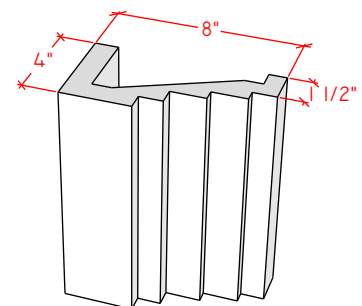

# Picture Frame Series

**4116.8**

**4116.11**

**4116.14**

For reference:  
Hearth: 1" Thick 80"W x 16"D  
Fireplace: 35 1/2"W x 32 1/2"H  
Mantel opening: 48"W x 36"H

# Picture Frame Series

**4122.16**

**4123.10**

**4121.12**

For reference:  
 Hearth: 1" Thick 80"W x 16"D  
 Fireplace: 35 1/2"W x 32 1/2"H  
 Mantel opening: 48"W x 36"H

# Picture Frame Series

**4125.8**

**4125.15**

**4130.8**

For reference:  
Hearth: 1" Thick 80"W x 16"D  
Fireplace: 35 1/2"W x 32 1/2"H  
Mantel opening: 48"W x 36"H

# Picture Frame Series

**4131.11**

**4127.6**

**4127.9**

For reference:  
 Hearth: 1" Thick 80"W x 16"D  
 Fireplace: 35 1/2"W x 32 1/2"H  
 Mantel opening: 48"W x 36"H