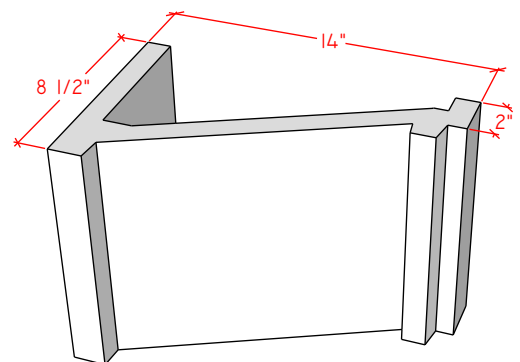

# Picture Frame Series

**4113.6**

**4113.8**

**4113.10**

For reference:  
 Hearth: 1" Thick 80"W x 16"D  
 Fireplace: 35 1/2"W x 32 1/2"H  
 Mantel opening: 48"W x 36"H

# Picture Frame Series

4115.7

4115.11

4119.10

For reference:  
Hearth: 1" Thick 80"W x 16"D  
Fireplace: 35 1/2"W x 32 1/2"H  
Mantel opening: 48"W x 36"H

# Picture Frame Series

**4116.8**

**4116.11**

**4116.14**

For reference:  
Hearth: 1" Thick 80"W x 16"D  
Fireplace: 35 1/2"W x 32 1/2"H  
Mantel opening: 48"W x 36"H

# Picture Frame Series

**4122.16**

**4123.10**

**4121.12**

For reference:  
 Hearth: 1" Thick 80"W x 16"D  
 Fireplace: 35 1/2"W x 32 1/2"H  
 Mantel opening: 48"W x 36"H