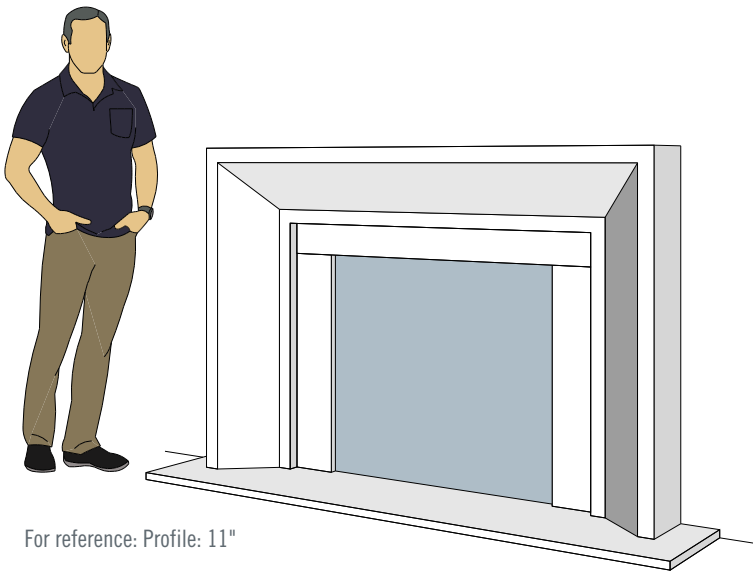

# Picture Frame Series

**4140.C**

**4141.C**

**4142.C**

For reference:  
 Hearth: 1" Thick 80"W x 16"D  
 Fireplace: 35 1/2"W x 32 1/2"H  
 Mantel opening: 48"W x 36"H  
 Profile: 11"

# Picture Frame Series

For reference:  
 Hearth: 1" Thick 80"W x 16"D  
 Fireplace: 35 1/2"W x 32 1/2"H  
 Mantel opening: 48"W x 36"H