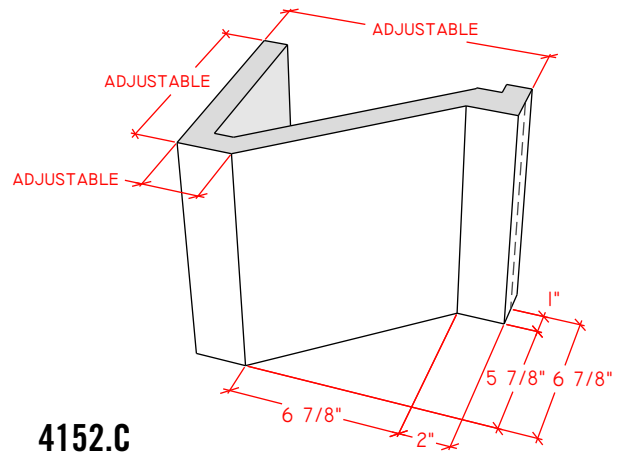

# Picture Frame Series

**4131.11**

**4127.6**

**4127.9**

For reference:  
 Hearth: 1" Thick 80"W x 16"D  
 Fireplace: 35 1/2"W x 32 1/2"H  
 Mantel opening: 48"W x 36"H

# Picture Frame Series

**4140.C**

**4141.C**

**4142.C**

For reference:  
 Hearth: 1" Thick 80"W x 16"D  
 Fireplace: 35 1/2"W x 32 1/2"H  
 Mantel opening: 48"W x 36"H  
 Profile: 11"

# Picture Frame Series

For reference:  
 Hearth: 1" Thick 80"W x 16"D  
 Fireplace: 35 1/2"W x 32 1/2"H  
 Mantel opening: 48"W x 36"H

## Shelves

S9

S12

For reference:  
Hearth: 1" Thick 80"W x 16"D  
Fireplace: 35 1/2"W x 32 1/2"H  
Mantel opening: 48"W x 36"H