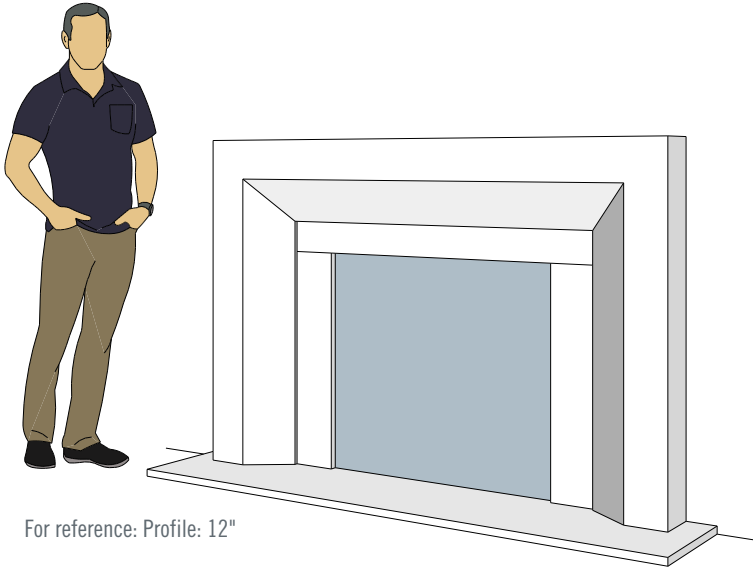

# Picture Frame Series

**4140.C**

**4141.C**

**4142.C**

For reference:  
 Hearth: 1" Thick 80"W x 16"D  
 Fireplace: 35 1/2"W x 32 1/2"H  
 Mantel opening: 48"W x 36"H  
 Profile: 11"

# Picture Frame Series

For reference:  
 Hearth: 1" Thick 80"W x 16"D  
 Fireplace: 35 1/2"W x 32 1/2"H  
 Mantel opening: 48"W x 36"H