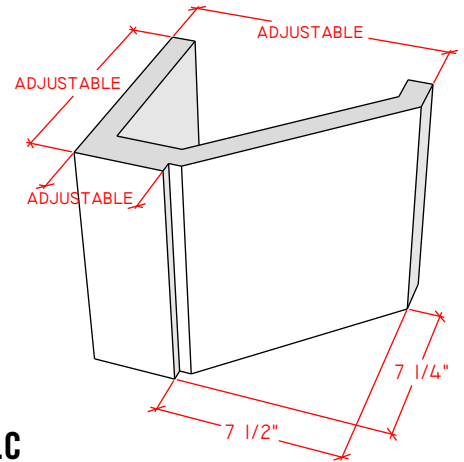

# Picture Frame Series

**4125.8**

**4125.15**

**4130.8**

For reference:  
Hearth: 1" Thick 80"W x 16"D  
Fireplace: 35 1/2"W x 32 1/2"H  
Mantel opening: 48"W x 36"H

# Picture Frame Series

**4131.11**

**4127.6**

**4127.9**

For reference:  
 Hearth: 1" Thick 80"W x 16"D  
 Fireplace: 35 1/2"W x 32 1/2"H  
 Mantel opening: 48"W x 36"H

# Picture Frame Series

**4140.C**

**4141.C**

**4142.C**

For reference:  
 Hearth: 1" Thick 80"W x 16"D  
 Fireplace: 35 1/2"W x 32 1/2"H  
 Mantel opening: 48"W x 36"H  
 Profile: 11"

# Picture Frame Series

For reference:  
 Hearth: 1" Thick 80"W x 16"D  
 Fireplace: 35 1/2"W x 32 1/2"H  
 Mantel opening: 48"W x 36"H