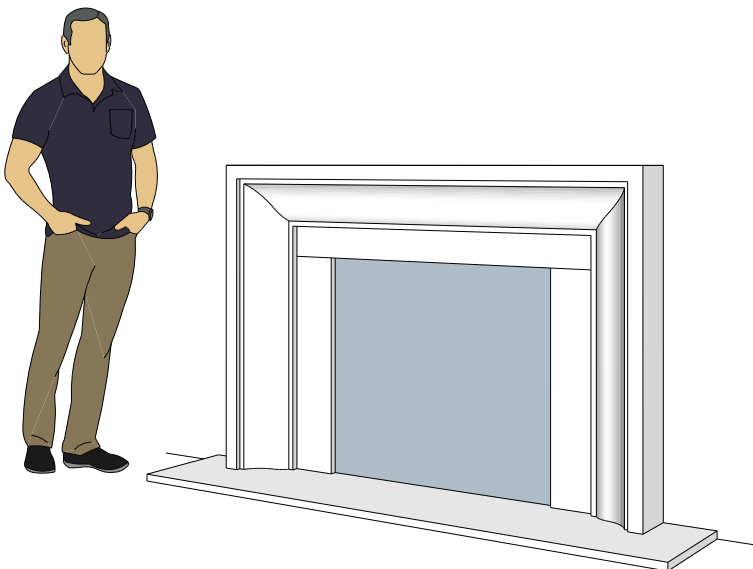

# Picture Frame Series

**4122.16**

**4123.10**

**4121.12**

For reference:  
 Hearth: 1" Thick 80"W x 16"D  
 Fireplace: 35 1/2"W x 32 1/2"H  
 Mantel opening: 48"W x 36"H

# Picture Frame Series

**4125.8**

**4125.15**

**4130.8**

For reference:  
Hearth: 1" Thick 80"W x 16"D  
Fireplace: 35 1/2"W x 32 1/2"H  
Mantel opening: 48"W x 36"H

# Picture Frame Series

**4131.11**

**4127.6**

**4127.9**

For reference:  
 Hearth: 1" Thick 80"W x 16"D  
 Fireplace: 35 1/2"W x 32 1/2"H  
 Mantel opening: 48"W x 36"H