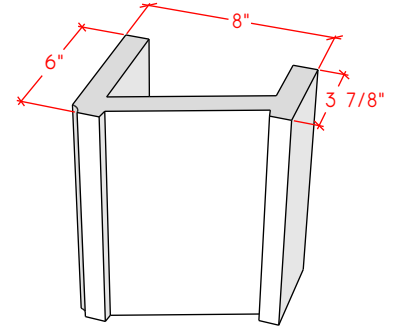

# Picture Frame Series

**4113.6**

**4113.8**

**4113.10**

For reference:  
 Hearth: 1" Thick 80"W x 16"D  
 Fireplace: 35 1/2"W x 32 1/2"H  
 Mantel opening: 48"W x 36"H

# Picture Frame Series

4115.7

4115.11

4119.10

For reference:  
Hearth: 1" Thick 80"W x 16"D  
Fireplace: 35 1/2"W x 32 1/2"H  
Mantel opening: 48"W x 36"H

# Picture Frame Series

**4116.8**

**4116.11**

**4116.14**

For reference:  
Hearth: 1" Thick 80"W x 16"D  
Fireplace: 35 1/2"W x 32 1/2"H  
Mantel opening: 48"W x 36"H

# Picture Frame Series

**4122.16**

**4123.10**

**4121.12**

For reference:  
 Hearth: 1" Thick 80"W x 16"D  
 Fireplace: 35 1/2"W x 32 1/2"H  
 Mantel opening: 48"W x 36"H